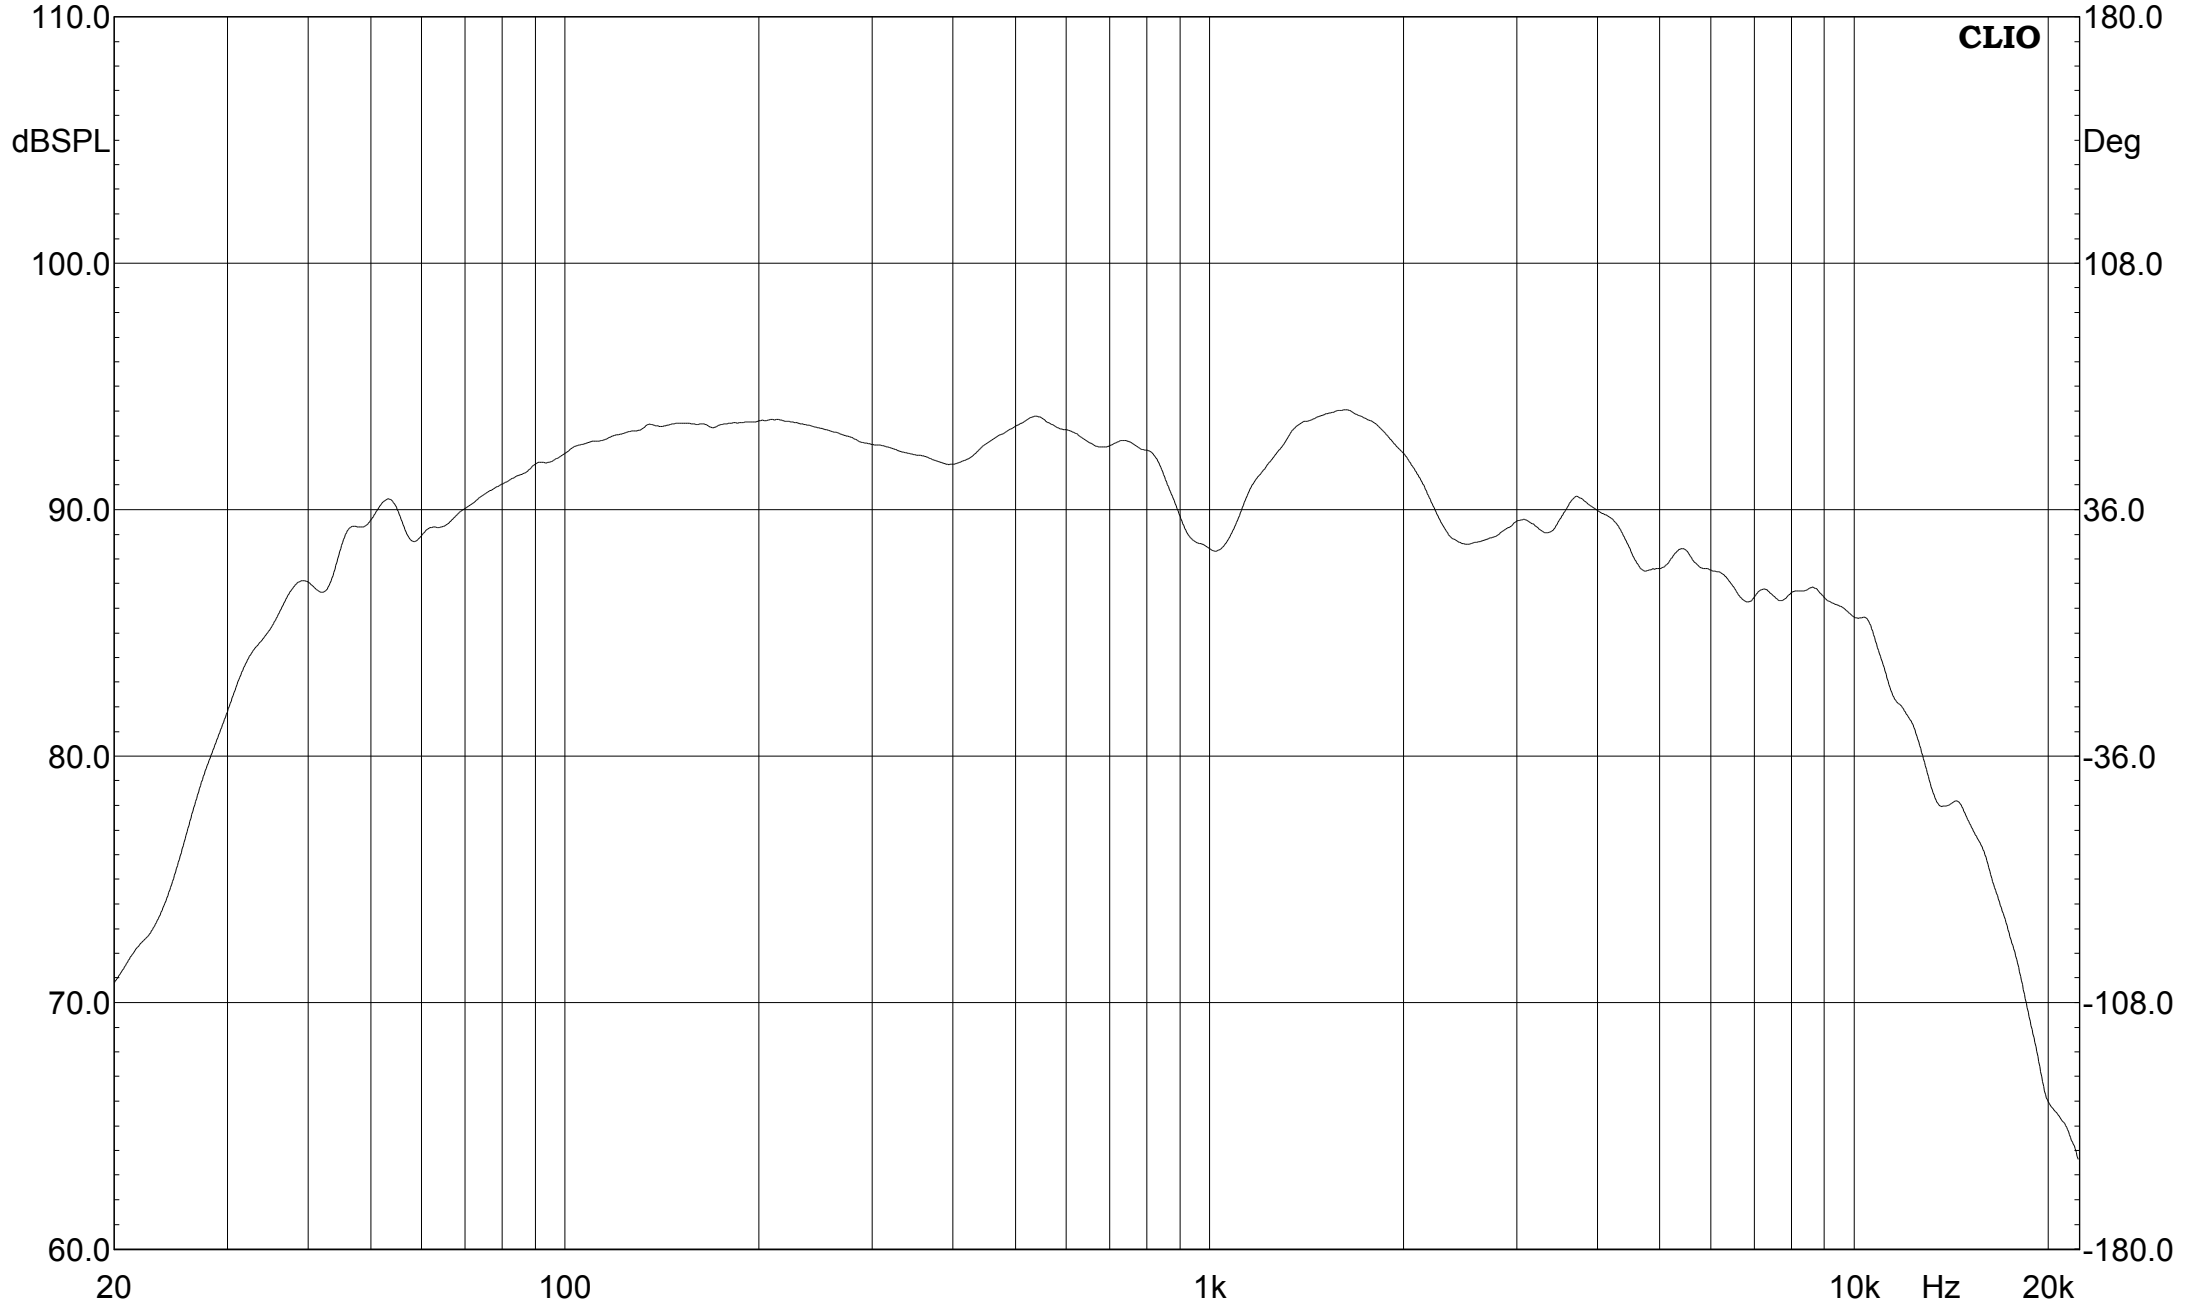

MLS - Frequency Response

15-03-2017 12.35.55

CLIO

CH A dB SPL 1/3 Octave 48kHz 16K Rectangular Start 0.00ms Stop 341.31ms FreqLO 2.93Hz

File: HWD165A.mls